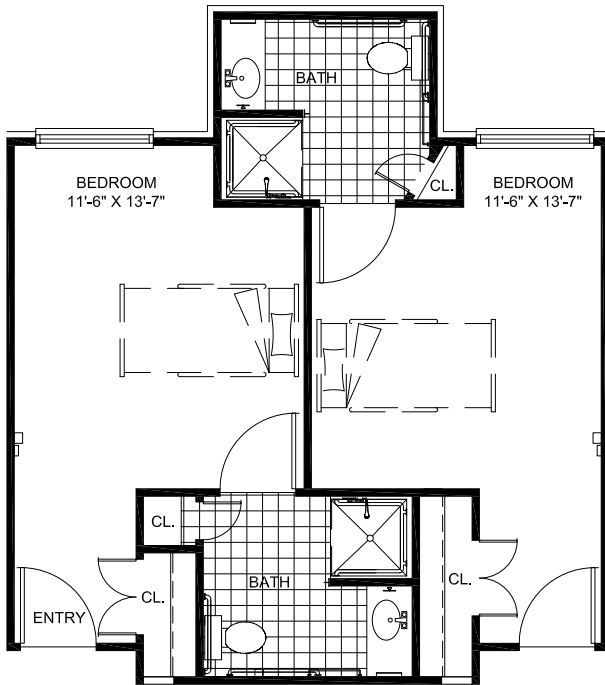

Memory Care Floor Plans

Studio • 279 sq ft

Deluxe Studio • 394 sq ft